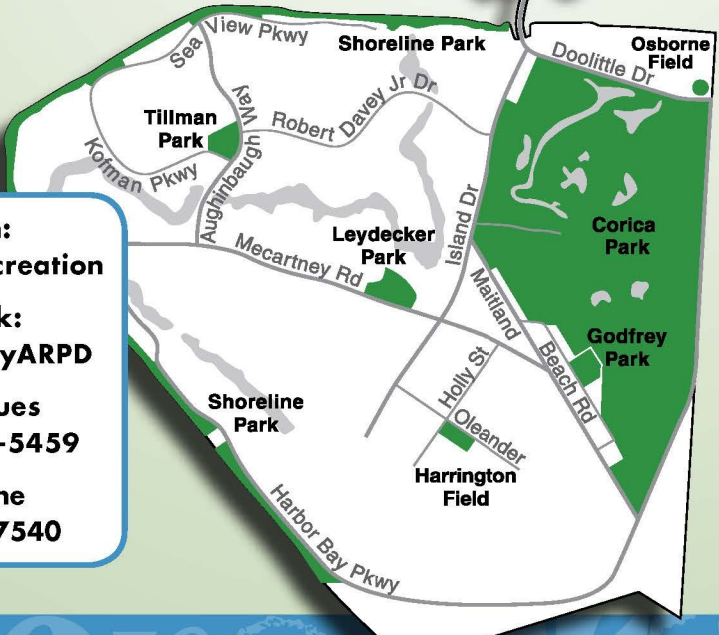

CLASS LOCATIONS	
Alameda Ballet Academy	(510) 337-1929 1402 Park Street
Alameda Community Sailing Center	Encinal Boat Ramp (510) 629-9282
Alameda High School	2201 Encinal Ave.
College of Alameda Gym	555 Ralph Appezzato Memorial Parkway
Encinal High School	210 Central Ave.
Kids Elite	1429 High Street (510) 872-0188
Ruby's Tumbling	(510) 337-0846 2333 Clement Avenue

Online registration:
www.alamedaca.gov/recreation

Like us on Facebook:
www.facebook.com/playARPD

Park and Facility Issues
- after hours (510) 775-5459

Field Condition Hotline
- after 2pm (510) 747-7540