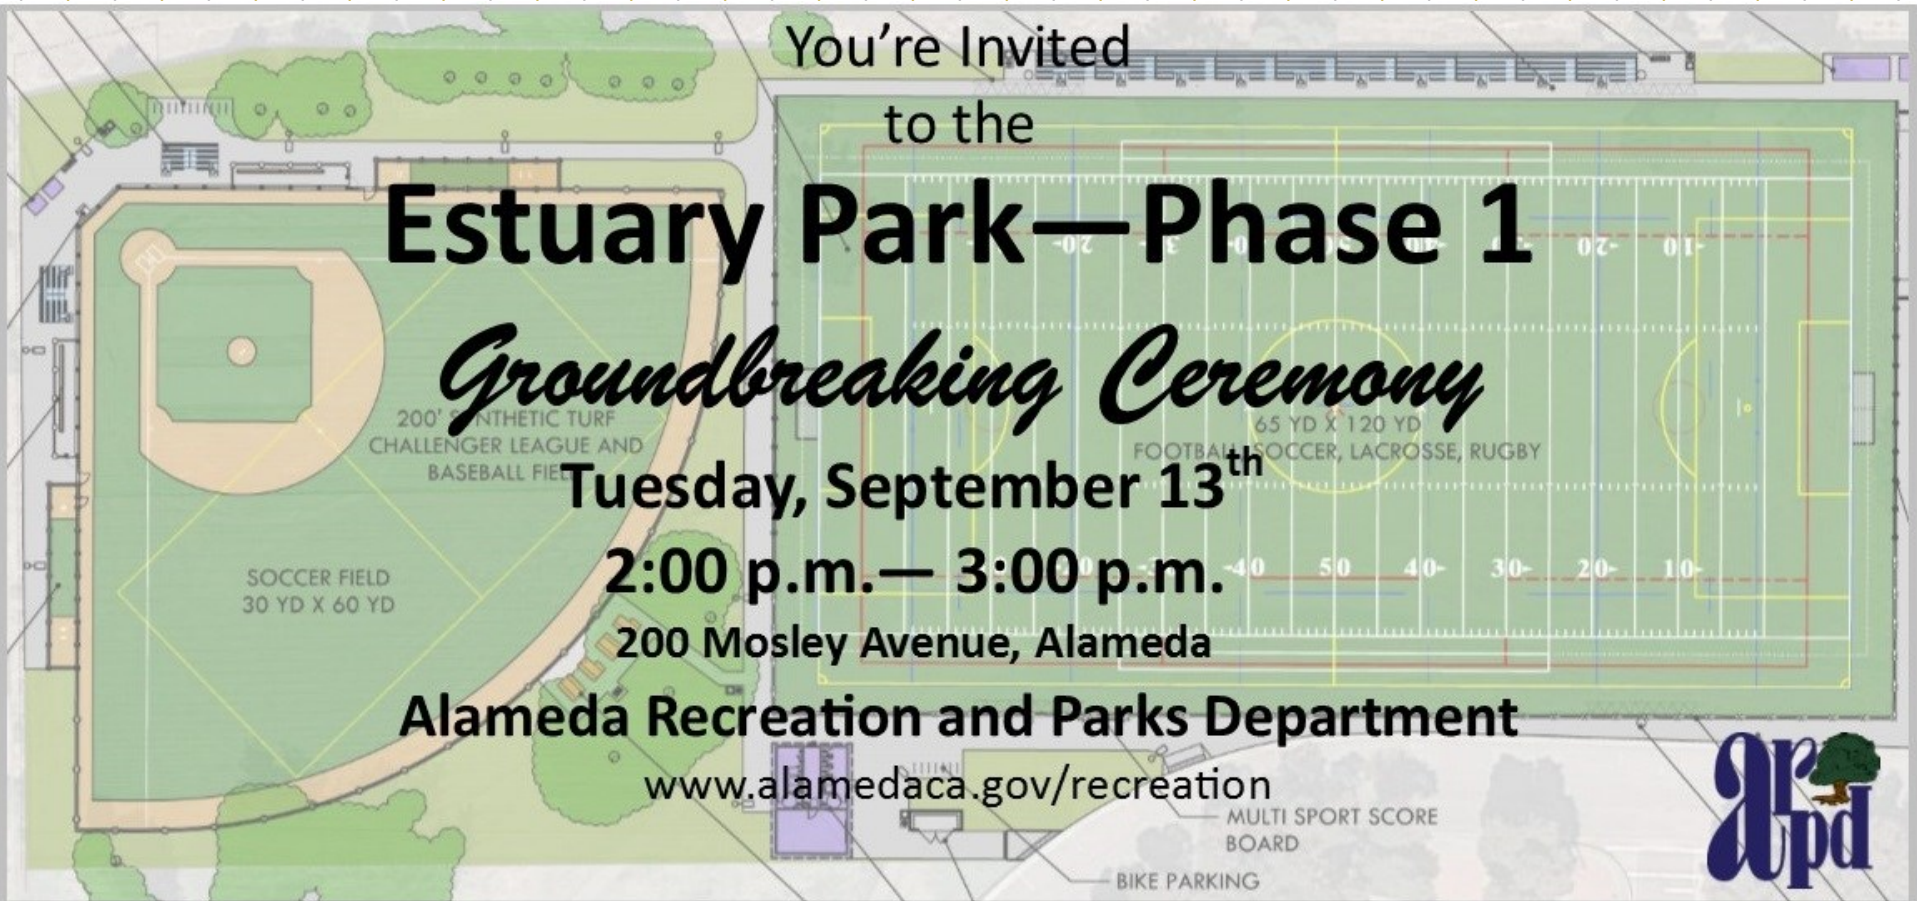

# Estuary Park—Phase 1

*Groundbreaking Ceremony*

Tuesday, September 13<sup>th</sup>

2:00 p.m.— 3:00 p.m.

200 Mosley Avenue, Alameda

Alameda Recreation and Parks Department

[www.alamedaca.gov/recreation](http://www.alamedaca.gov/recreation)